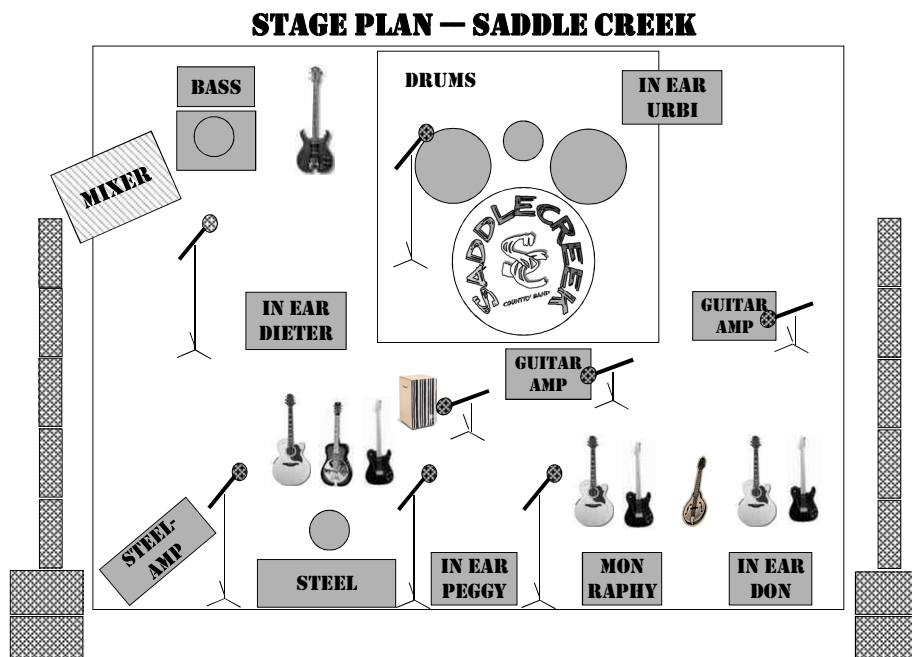

Technical Rider

Saddle Creek Country Band

Backline

- Guitar Amp Fender '65 Twin Reverb, (Mic: Sennheiser e906)
- Guitar Amp Koch, (Mic: Shure SM57)
- Line 6 Relay G30 Gitarrensender
- Steel Amp Peavey Nashville 1000, 300W (4 Ohm), 1x15" Black Widow (Direct Out)
- Bass-Amp GK MBS-150s III (Direct Out)
- Pedal Steel Guitar MSA
- Drums Pearl (6 Mics)
- Cajon (1 Mic)

Stageplan