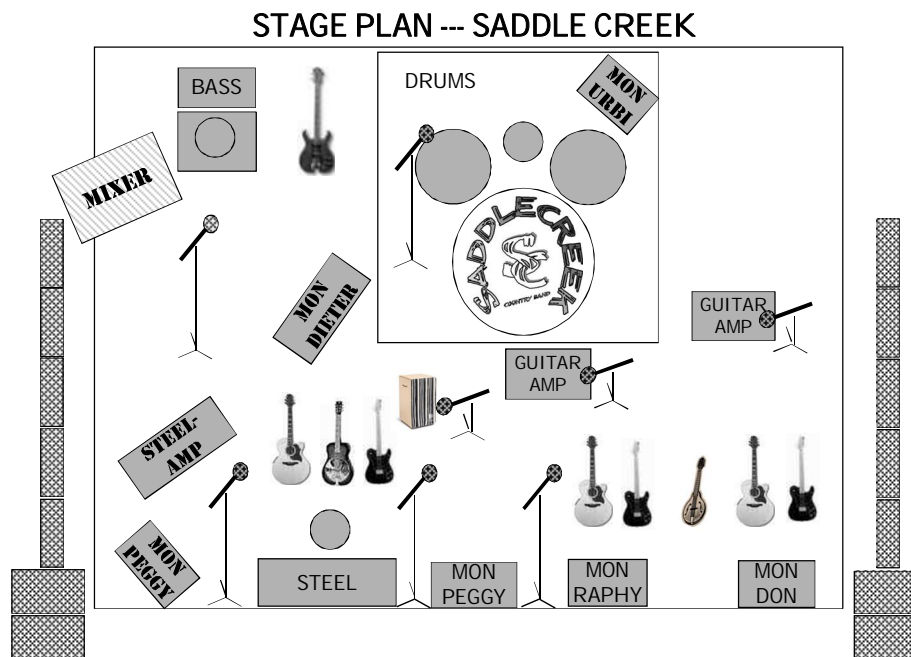

Technical Rider

Saddle Creek Country Band

Backline

- Guitar Amp Fender '65 Twin Reverb, (Mic: Sennheiser e906)
- Guitar Amp Koch, (Mic: Shure SM57)
- Line 6 Relay G30 Gitarrensender
- Steel Amp Peavey Nashville 1000, 300W (4 Ohm), 1x15" Black Widow (Direct Out)
- Bass-Amp GK MBS-150s III (Direct Out)
- Pedal Steel Guitar MSA
- Drums Pearl (6 Mics)
- Cajon (1 Mic)

Stageplan